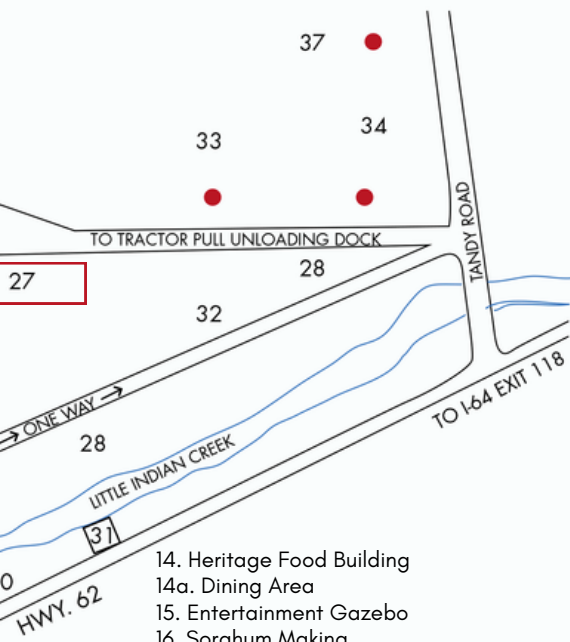

14. Heritage Food Building
- 14a. Dining Area
15. Entertainment Gazebo
16. Sorghum Making
17. Log Sawing, Apple Butter, Honey Demonstrations
18. Tractor & Truck Pull Track, Tractor Games & Antique Farm Machinery Parade (Sunday)
19. Antique Tractor & Handicap Golf Cart Registration
20. Tractor Display Area
21. Gas Engines
22. Farm Demonstrations
23. Antique Farm Machinery Area/Steam Engines
24. Sawmill Demonstrations
25. Tractor Pull Pit Area
26. Tractor Pull Unloading Dock
27. Machinery Shed
28. Camping Area
29. Covered Walk Bridge
30. Horseshoe Pitching
31. Mail Pouch Barn
32. Handicap Parking
33. Parking High School & Heritage Grounds
34. Primitive Camping
35. Parade Line-Up
36. Port-A-Cans
37. Parking Lanesville Christian Church

Available

(1st come, 1st served)

cycles, Motor Bikes of any kind. No Alcohol without proper credentials (service animals).