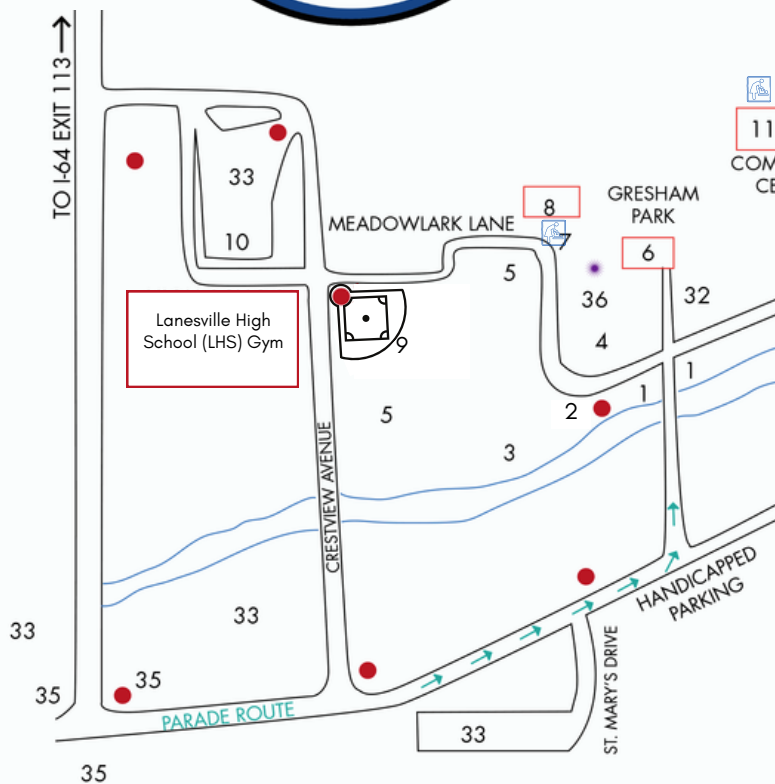

Free Parking - Fr

Reservations Required for Can

No C

Not allowed on grounds: Golf Carts, ATV's, Motorize

permitted during the festival or on Heritage grou