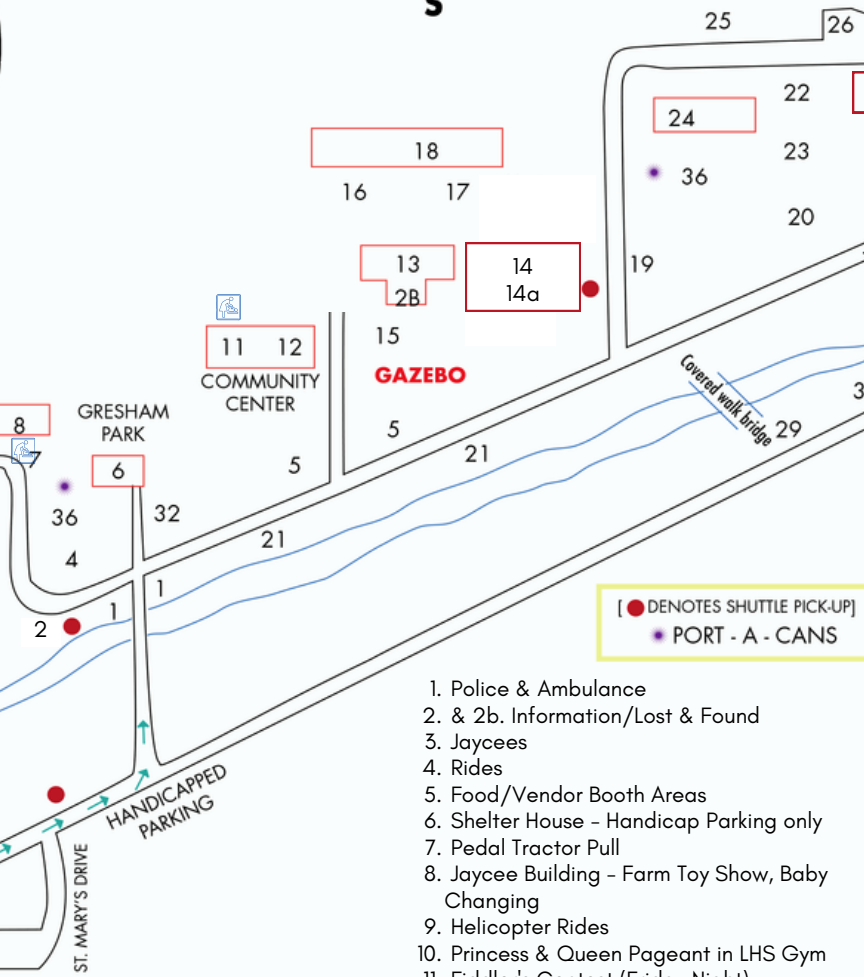

1. Police & Ambulance
2. & 2b. Information/Lost & Found
3. Jaycees
4. Rides
5. Food/Vendor Booth Areas
6. Shelter House - Handicap Parking only
7. Pedal Tractor Pull
8. Jaycee Building - Farm Toy Show, Baby Changing
9. Helicopter Rides
10. Princess & Queen Pageant in LHS Gym
11. Fiddler's Contest (Friday Night)
12. Lanesville Heritage Community Center Noon Meals (Sat & Sun), Baby Changing
13. Traditional Demonstrations

Free Parking - Free General Admission - Free Shuttle

Required for Camper hook-up (Limited primitive camping,

No Golf Carts, ATV's, etc. - Handicap Only!

s, ATV's, Motorized Vehicles, Skateboards, Rollerblades, Bi

on Heritage grounds. **Absolutely No Pets** of any kind with